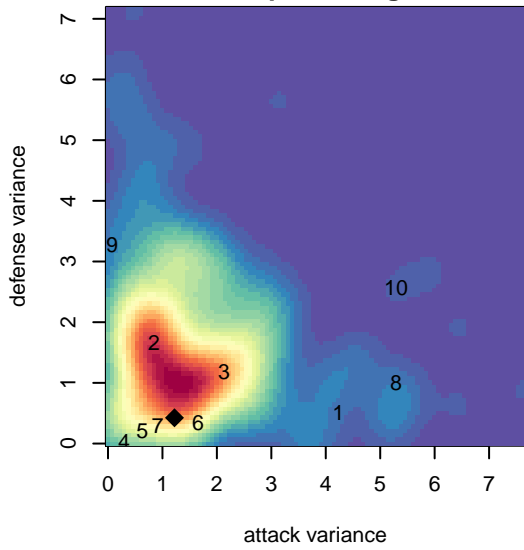

# Fraser Valley Selects Real G05

, BC  
 G05 total strength=1068  
 attack=2.71 defense=2.36

alt names used:  
 FV Selects U13 Real  
 Fraser Valley Premier 05-06  
 FRASER VALLEY FC 05 FRASER VALLEY SE

Venues played:  
 2017 Starfire Spring Classic GU13 Silver  
 2017 Seattle Cup GU13 Gold  
 2017 SX Cup U13 Metro – Tier 2 U13

**Fraser Valley Selects Real G05**  
 Dots are actual minus expected GF (blue circles) and GA (red triangles).  
 Blue line is smoothed change in attack strength. Red is smoothed change in defense strength.

**attack and defense variance (black dot)  
relative to other teams  
and top 10 in region**

**attack and defense rating  
relative to others at age  
and all opponents in last 13 months**

**Performance relative to 13 month average**