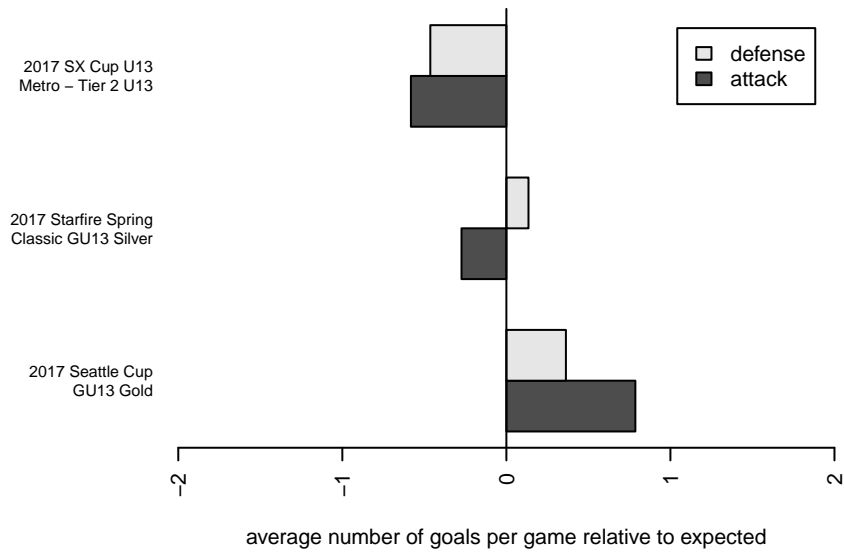

Venues played:  
 2017 Starfire Spring Classic GU13 Silver  
 2017 Seattle Cup GU13 Gold  
 2017 SX Cup U13 Metro – Tier 2 U13

**Fraser Valley Selects Real G05**  
 Dots are actual minus expected GF (blue circles) and GA (red triangles).  
 Blue line is smoothed change in attack strength. Red is smoothed change in defense strength.

**attack and defense variance (black dot)  
relative to other teams  
and top 10 in region**

**attack and defense rating  
relative to others at age  
and all opponents in last 13 months**

**Performance relative to 13 month average**