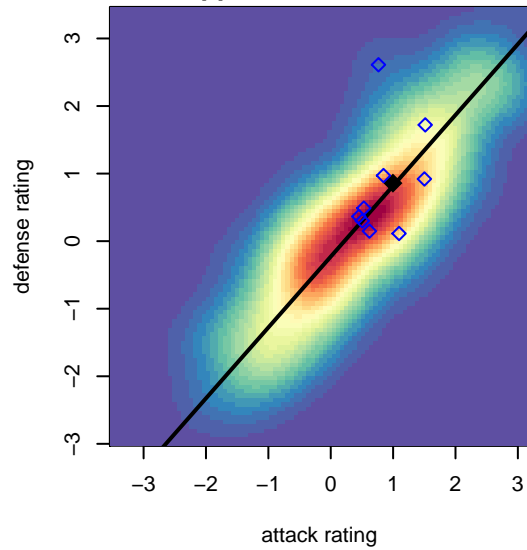

Venues played:  
 2017 Starfire Spring Classic GU13 Silver  
 2017 Seattle Cup GU13 Gold  
 2017 SX Cup U13 Metro – Tier 2 U13

**Fraser Valley Selects Real G05**  
 Dots are actual minus expected GF (blue circles) and GA (red triangles).  
 Blue line is smoothed change in attack strength. Red is smoothed change in defense strength.

**attack and defense variance (black dot)  
relative to other teams  
and top 10 in region**

**attack and defense rating  
relative to others at age  
and all opponents in last 13 months**

**Performance relative to 13 month average**